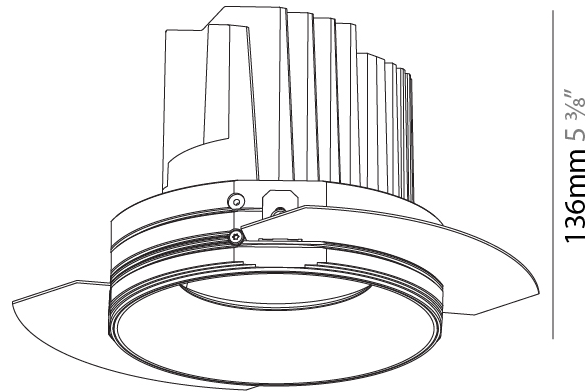

GENERAL

Series: Bioniq
Subseries: Bioniq Round Semi Adjustable
Brand: Prolicht
Division: Architectural
Mounting Type: Trimless
Mounting Location: Ceiling
Subcategory: Downlight

PHYSICAL

Shape: Round
Diameter (mm): 125
Diameter (in): 4 ¹⁵/₁₆
Height (mm): 136
Height (in): 5 ³/₈
Ceiling Thickness (mm): 10 / 12.5 / 15 / 25
Ceiling Thickness (in): 3/8 or 1/2 or 9/16 or 1
Min. Recessing Depth (mm): 150
Min. Recessing Depth (in): 5 ⁷/₈
Light Distribution: Adjustable / Downlight
Fixture Finish: SSR / BKV / CWI / CRY / HAB / UFT / ITA / RUA / FTG / MYG / LOD / PUS / FRO / FUP / KIA / POP / BLS / SPG / MEY / GOH / GUM / CHC / COM / ABZ / JAG / OBR / MOS / ROR
Fixture Material: Aluminum Die Cast

ELECTRICAL

Lamp Type: LED (Zhaga Standard)
Input Wattage (W): 27.6
Total Output Wattage (W): 25.10
Driver Included: No
Driver Location: Recessed Housing
Input Voltage (V): 120 - 277
Constant Current (MA): 700mA

LED

Number of LEDs: 1
Color Temperature (°K): 2700 / 3000 / 3500 / 4000
Max. Delivered Lumen (lm): 2030 / 2080 / 2186 / 2230
Nominal Lumen (lm): 3210 / 3290 / 3459 / 3530
Efficiency (%): 63.1/61.5/63.2%
Lamp Life (hrs): 50000

OPTICAL

Reflector°: 10, 16, 36

RATINGS AND CERTIFICATIONS

Certified By: Certified for North American Standards
IP rating: IP20

Ø 136mm 5 ³/₈"

140mm 5 1/2"	150mm 5 7/8"	10 | 12 1/2 | 15 | 25mm 3/8" | 1/2" | 9/16" | 1"	10°	355°		
A