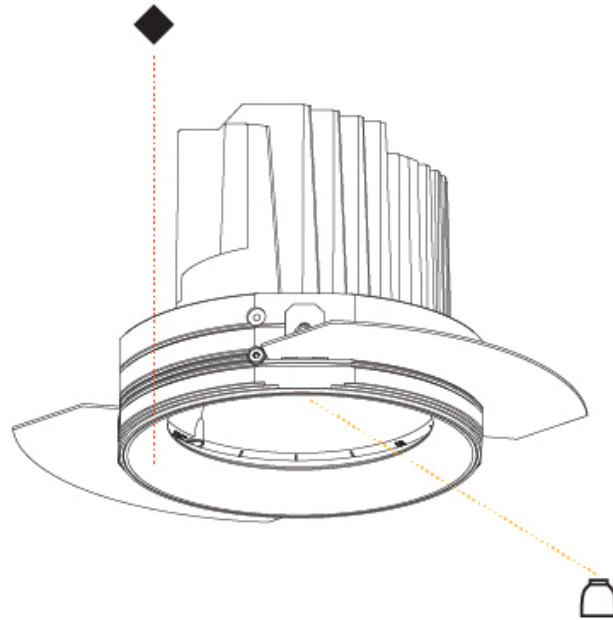

#### PHYSICAL

Shape: Round
Diameter (mm): 125
Diameter (in): 4 <sup>15</sup> / <sub>16</sub>
Height (mm): 136
Height (in): 5 <sup>3</sup> / <sub>8</sub>
Ceiling Thickness (mm): 10 / 12.5 / 15 / 25
Ceiling Thickness (in): 3/8 or 1/2 or 9/16 or 1
Min. Recessing Depth (mm): 150
Min. Recessing Depth (in): 5 <sup>7</sup> / <sub>8</sub>
Light Distribution: Adjustable / Downlight
Fixture Finish: SSR / BKV / CWI / CRY / HAB / UFT / ITA / RUA / FTG / MYG / LOD / PUS / FRO / FUP / KIA / POP / BLS / SPG / MEY / GOH / GUM / CHC / COM / ABZ / JAG / OBR / MOS / ROR
Fixture Material: Aluminum Die Cast

## BIONIQ ROUND SEMI ADJUSTABLE TRIMLESS

A35206-

PROJECT

TYPE

SPECIFIER

QUANTITY

DATE

A